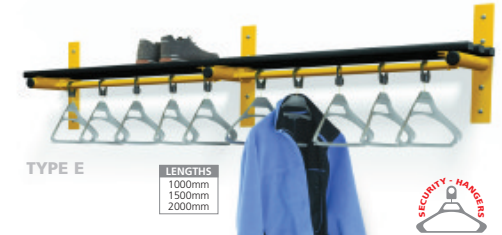

wall mounted shelf & rail
WITH POLYMER SLATS

TYPE E

LENGTHS
1000mm
1500mm
2000mm