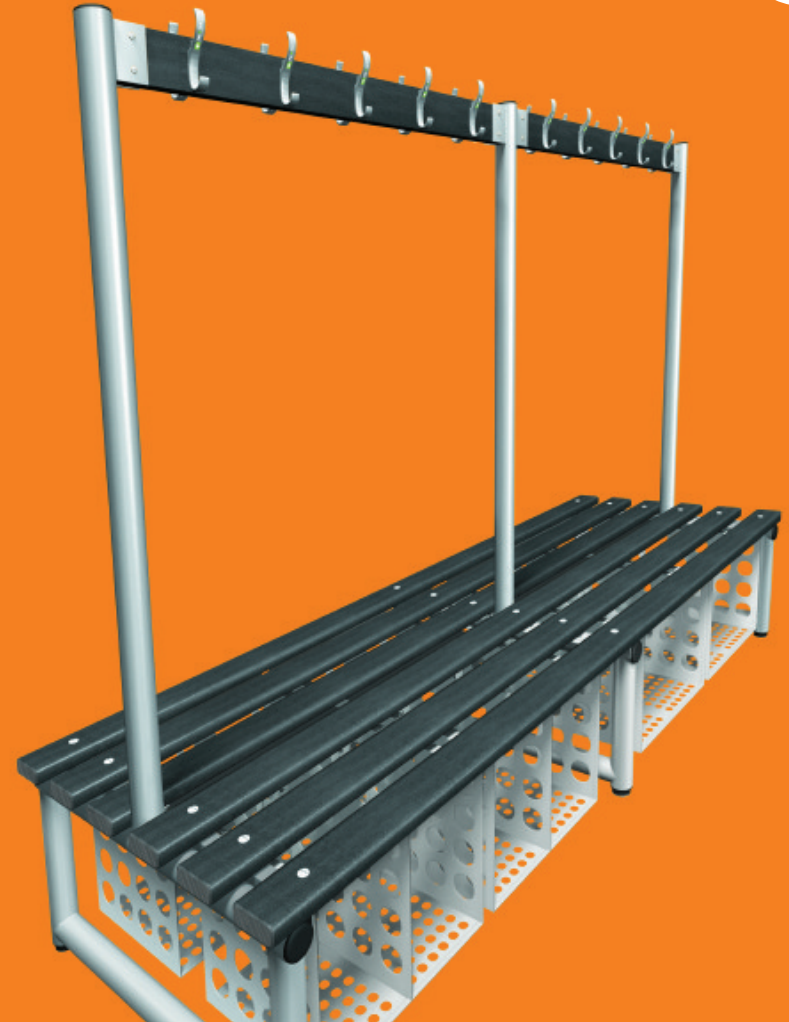

1 lockers

2 shelving

3 cupboards & work stations

4 mobile shelving

5 technic shelving

6 cloakroom

7 cabinets

All Probe products are available from a wide network of authorised Probe dealers

6

PROBE

cloakroom

6

ACTIVECOAT®
anti-bacterial technology

Environmental
ISO 14001:2004

MEETS
BS 4680:1996